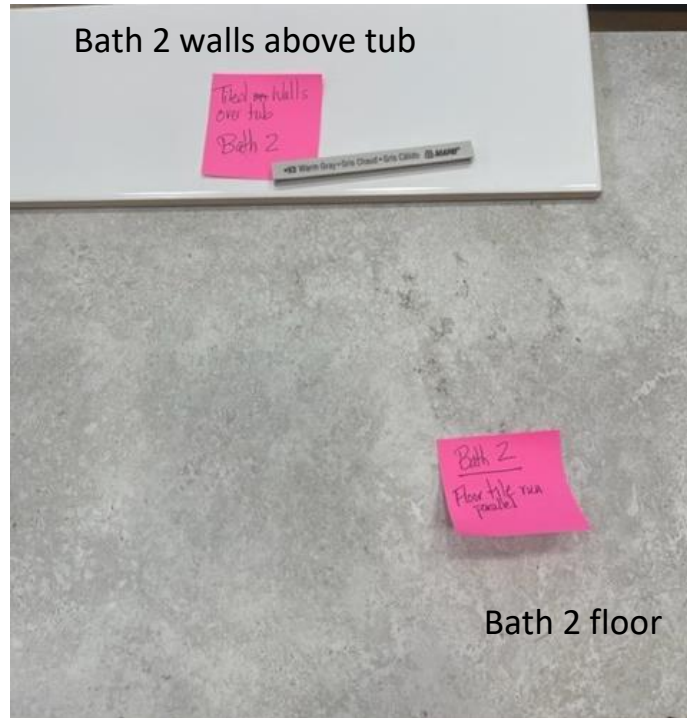

Air switch

WET BAR

FIREPLACE

Standard Fireplace

Fireplace Surround

Floating Mantel

DOORS & HARDWARE

LIGHTING

Foyer

Guest bath 2

Upstairs bath

Dining

Island pendants -2

Master -2

Light Switch

Guest bath #3

FANS

All bedrooms & bonus

Great room

Porch

TILE

Master shower deco band.
Horizontal direction

Master shower floor

Master bath floor
& shower walls

Kitchen/Dry bar backsplash

Bonus bath walls above tub

Bonus bath floor

Bath 2 walls above tub

Bath 2 floor

Laundry floor

Bath 3 walls above tub

Bath 3 floors